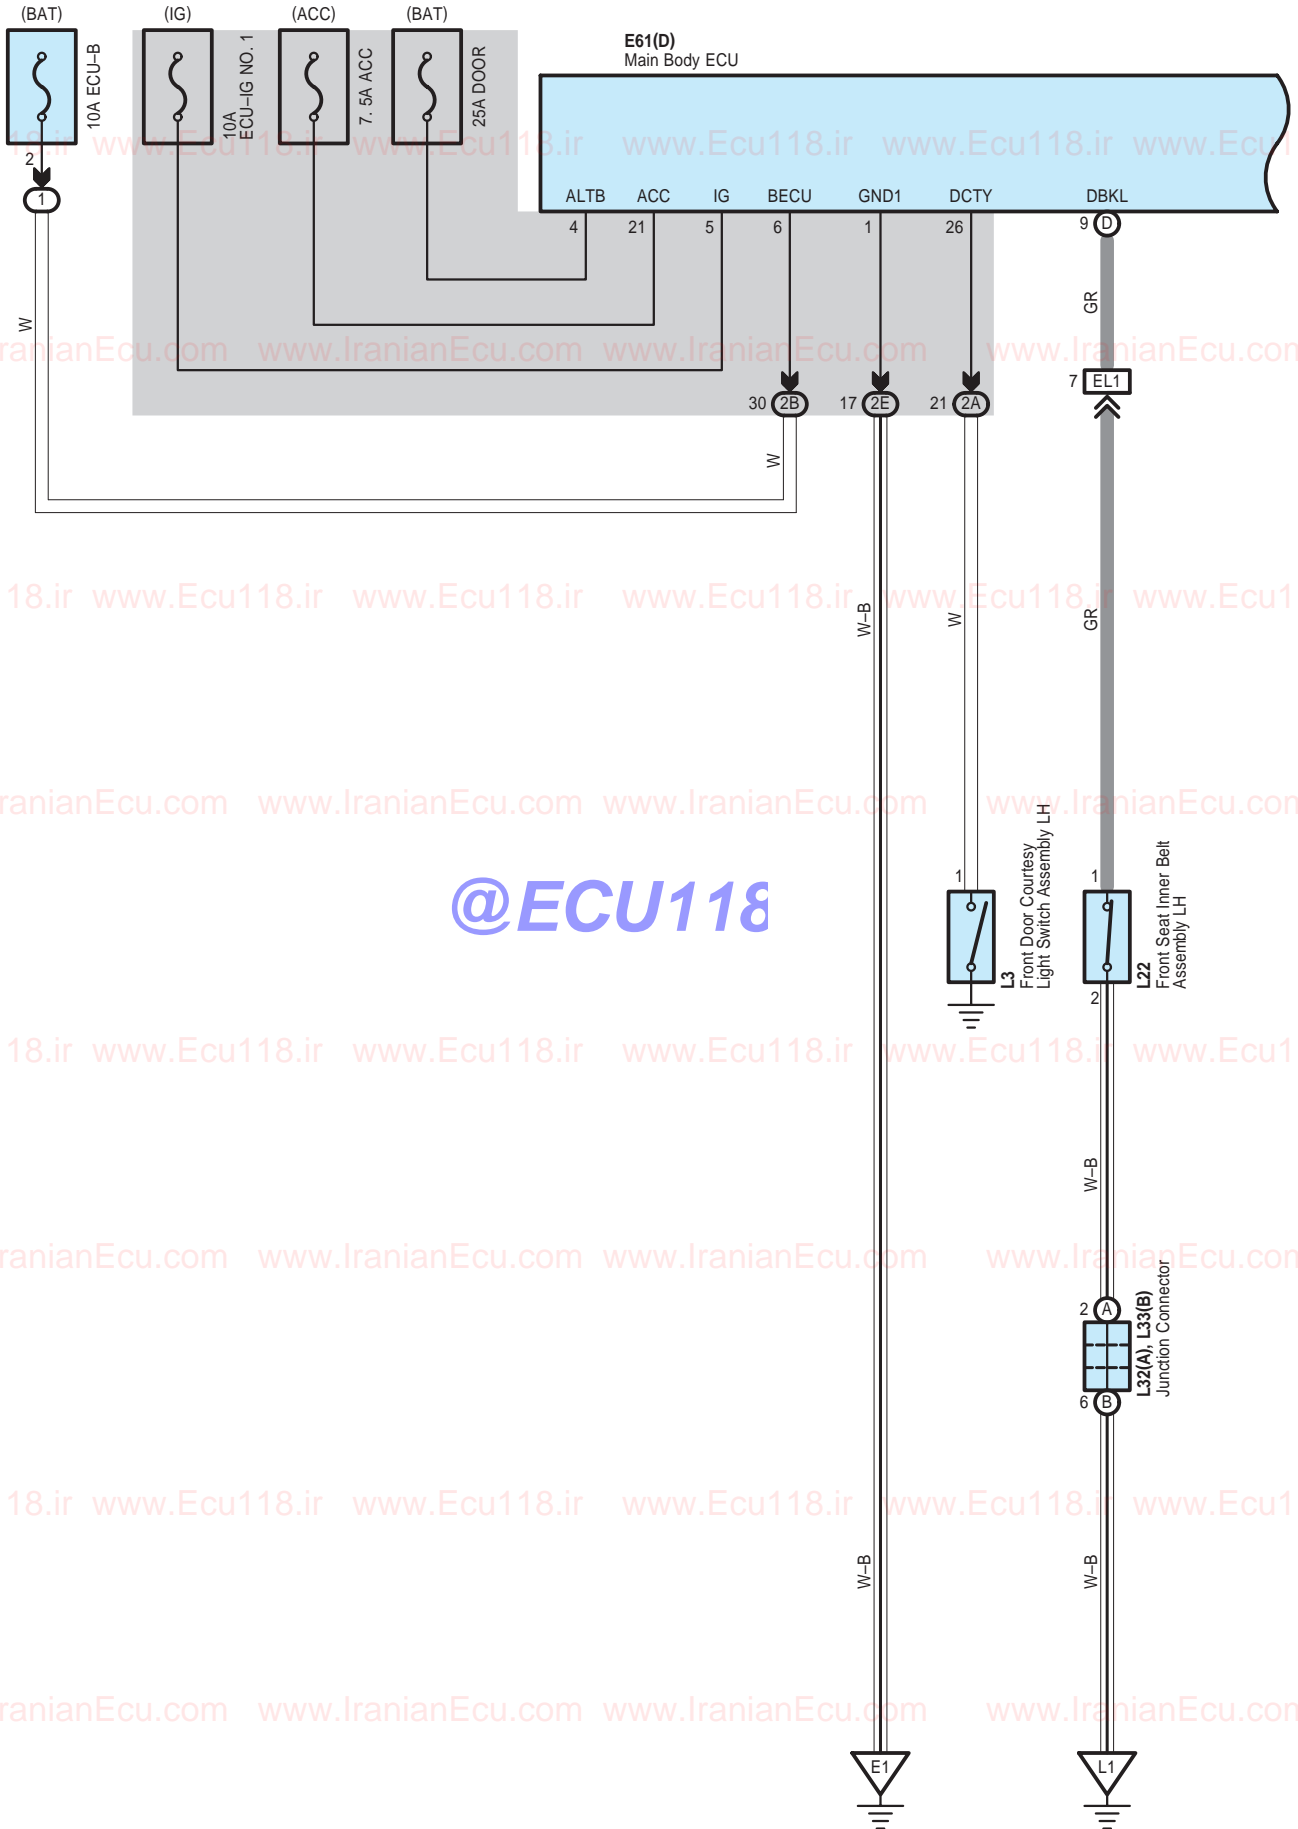

Door Lock Control <TMC Made LHD>

@ECU118

E61(D)
Main Body ECU

Door Lock Control <TMC Made LHD>

Door Lock Control <TMC Made LHD>

2S
White

4A
White

4C
White

EL1
White

EM1
Gray

@ECU118

HE2
White

IE1
Blue

Door Lock Control <TMC Made LHD>

IE2
White

JM1
White

KL1
White