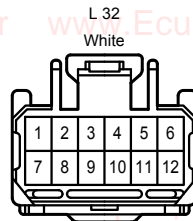

Door Lock Control <TMC Made LHD>

@ECU118

E61(D)
Main Body ECU

Door Lock Control <TMC Made LHD>

Door Lock Control <TMC Made LHD>

2S
White

4A
White

4C
White

EL1
White

EM1
Gray

@ECU118

HE2
White

IE1
Blue

Door Lock Control <TMC Made LHD>

IE2
White

JM1
White