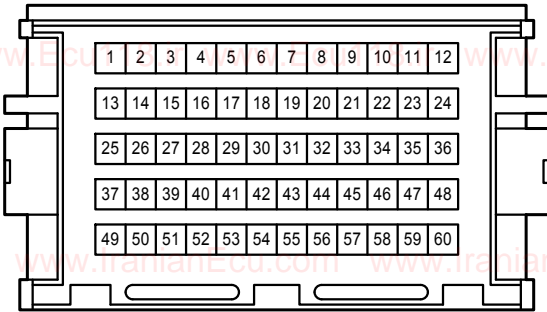

Door Lock Control <TMC Made LHD>

@ECU118

E61(D)
Main Body ECU

Door Lock Control <TMC Made LHD>

Door Lock Control <TMC Made LHD>

2S
White

4A
White

4C
White

EL1
White

EM1
Gray

@ECU118

HE2
White

IE1
Blue

Door Lock Control <TMC Made LHD>

IE2
White

JM1
White