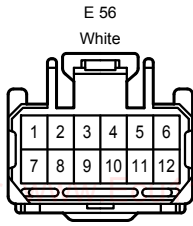

Door Lock Control <TMC Made LHD>

@ECU118

E61(D)
Main Body ECU

Door Lock Control <TMC Made LHD>

Door Lock Control <TMC Made LHD>

2S
White

4A
White

4C
White

EL1
White

EM1
Gray

@ECU118

HE2
White

IE1
Blue

Door Lock Control <TMC Made LHD>

IE2
White

JM1
White