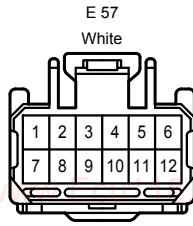

Door Lock Control <TMC Made LHD>

@ECU118

E61(D)
Main Body ECU

Door Lock Control <TMC Made LHD>

Door Lock Control <TMC Made LHD>

2S
White

4A
White

4C
White

EL1
White

EM1
Gray

@ECU118

HE2
White

IE1
Blue

Door Lock Control <TMC Made LHD>

IE2
White

JM1
White