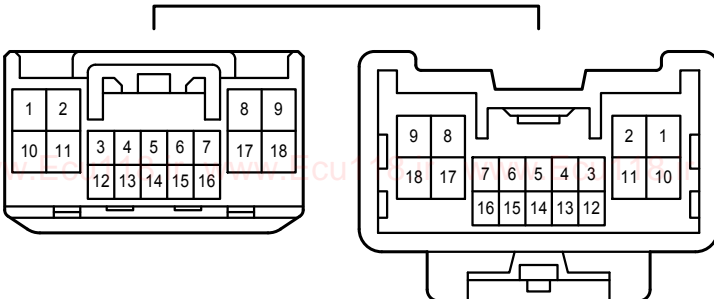

EL1
White

EM1
Gray

@ECU118

HE2
White

IE1
Blue

Door Lock Control <TMC Made LHD>

IE2
White

JM1
White