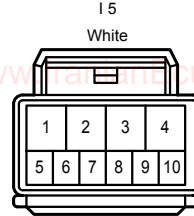

Door Lock Control <TMC Made LHD>

@ECU118

E61(D)
Main Body ECU

Door Lock Control <TMC Made LHD>

Door Lock Control <TMC Made LHD>

2S
White

4A
White

4C
White

EL1
White

EM1
Gray

@ECU118

HE2
White

IE1
Blue

Door Lock Control <TMC Made LHD>

IE2
White

JM1
White