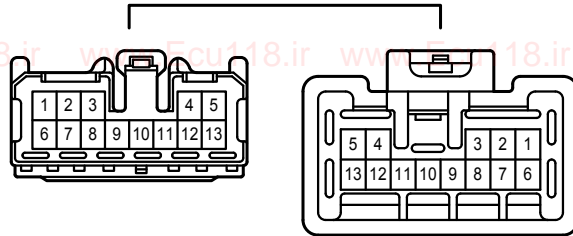

Door Lock Control <TMC Made LHD>

@ECU118

E61(D)
Main Body ECU

Door Lock Control <TMC Made LHD>

Door Lock Control <TMC Made LHD>

2S
White

4A
White

4C
White

EL1
White

EM1
Gray

@ECU118

HE2
White

IE1
Blue

Door Lock Control <TMC Made LHD>

IE2
White

JM1
White