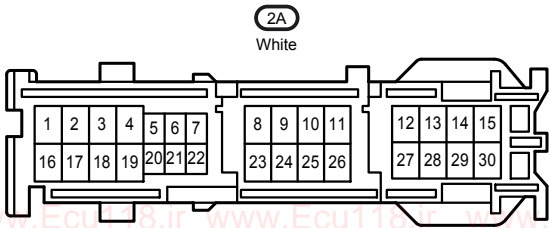

Door Lock Control <TMC Made LHD>

@ECU118

E61(D)
Main Body ECU

Door Lock Control <TMC Made LHD>

Door Lock Control <TMC Made LHD>

2S
White

4A
White

4C
White

EL1
White

EM1
Gray

@ECU118

HE2
White

IE1
Blue

Door Lock Control <TMC Made LHD>

IE2
White

JM1
White