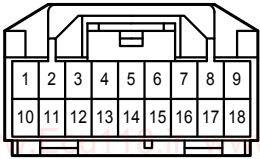

Door Lock Control <TMC Made LHD>

@ECU118

E61(D)
Main Body ECU

Door Lock Control <TMC Made LHD>

Door Lock Control <TMC Made LHD>

2S
White

4A
White

4C
White