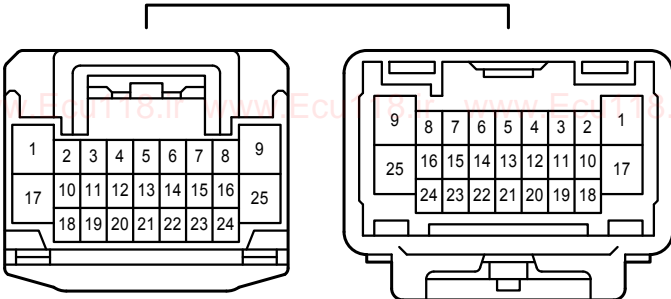

Door Lock Control <TMC Made LHD>

@ECU118

E61(D)
Main Body ECU

Door Lock Control <TMC Made LHD>

Door Lock Control <TMC Made LHD>

2S
White

4A
White

4C
White

EL1
White

EM1
Gray

@ECU118

HE2
White

IE1
Blue

Door Lock Control <TMC Made LHD>

IE2
White

JM1
White