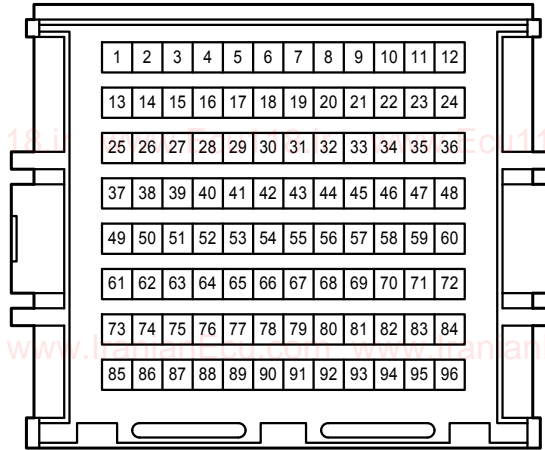

Door Lock Control <TMC Made LHD>

@ECU118

E61(D)
Main Body ECU

Door Lock Control <TMC Made LHD>

Door Lock Control <TMC Made LHD>

2S
White

4A
White

4C
White

EL1
White

EM1
Gray

@ECU118

HE2
White

IE1
Blue

Door Lock Control <TMC Made LHD>

IE2
White

JM1
White