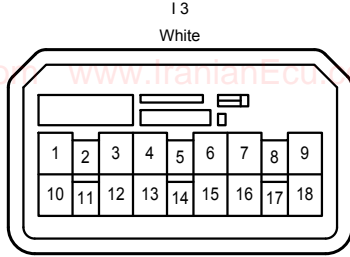

Door Lock Control <TMC Made LHD>

@ECU118

E61(D)
Main Body ECU

Door Lock Control <TMC Made LHD>

Door Lock Control <TMC Made LHD>

2S
White

4A
White

4C
White

EL1
White

EM1
Gray

@ECU118

HE2
White

IE1
Blue

Door Lock Control <TMC Made LHD>

IE2
White

JM1
White