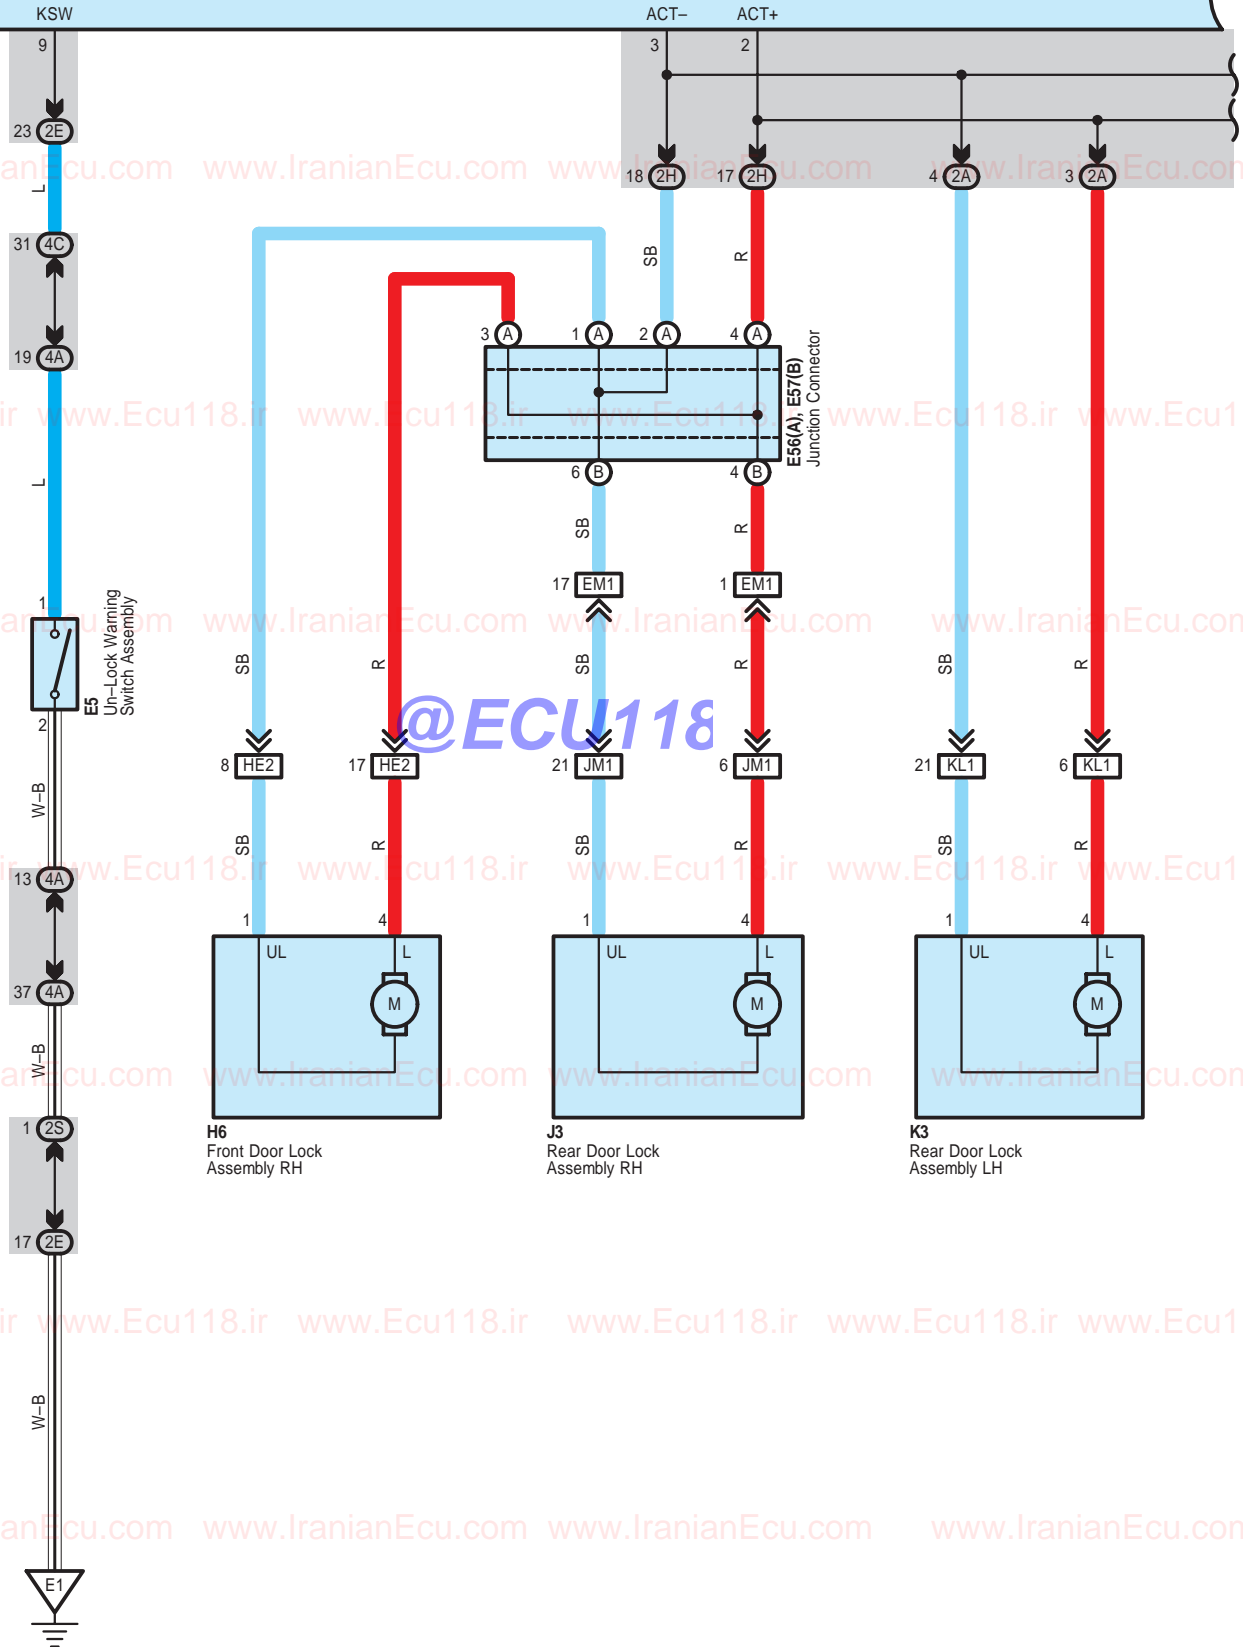

Door Lock Control <TMC Made LHD>

@ECU118

E61(D)
Main Body ECU

Door Lock Control <TMC Made LHD>

Door Lock Control <TMC Made LHD>

2S
White

4A
White

4C
White

EL1
White

EM1
Gray

@ECU118

HE2
White

IE1
Blue

Door Lock Control <TMC Made LHD>

IE2
White

JM1
White

KL1
White