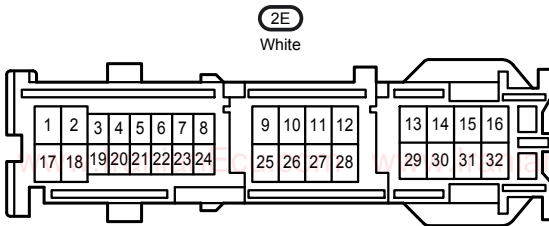

Door Lock Control <TMC Made LHD>

@ECU118

E61(D)
Main Body ECU

Door Lock Control <TMC Made LHD>

Door Lock Control <TMC Made LHD>

2S
White

4A
White

4C
White

EL1
White

EM1
Gray

@ECU118

HE2
White

IE1
Blue

Door Lock Control <TMC Made LHD>

IE2
White

JM1
White