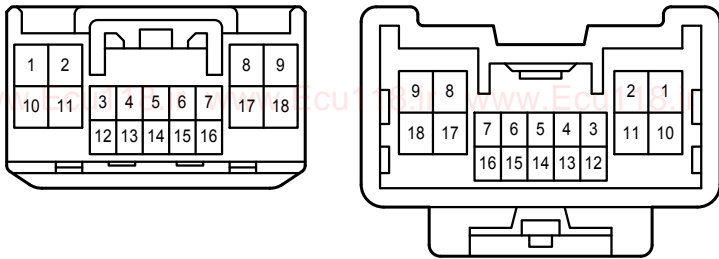

EL1
White

EM1
Gray

@ECU118

HE2
White

IE1
Blue

Door Lock Control <TMC Made LHD>

IE2
White

JM1
White