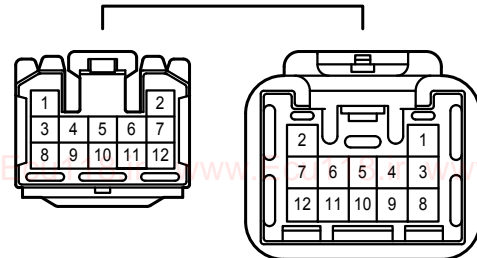

EL1
White

EM1
Gray

@ECU118

HE2
White

IE1
Blue

Door Lock Control <TMC Made LHD>

IE2
White

JM1
White