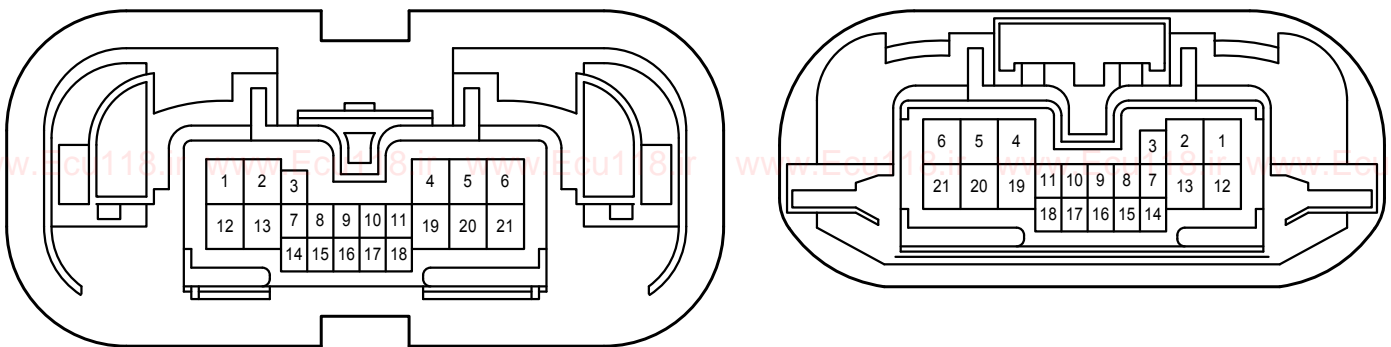

Door Lock Control <TMC Made LHD>

@ECU118

E61(D)
Main Body ECU

Door Lock Control <TMC Made LHD>

Door Lock Control <TMC Made LHD>

2S
White

4A
White

4C
White

EL1
White

EM1
Gray

@ECU118

HE2
White

IE1
Blue

Door Lock Control <TMC Made LHD>

IE2
White

JM1
White