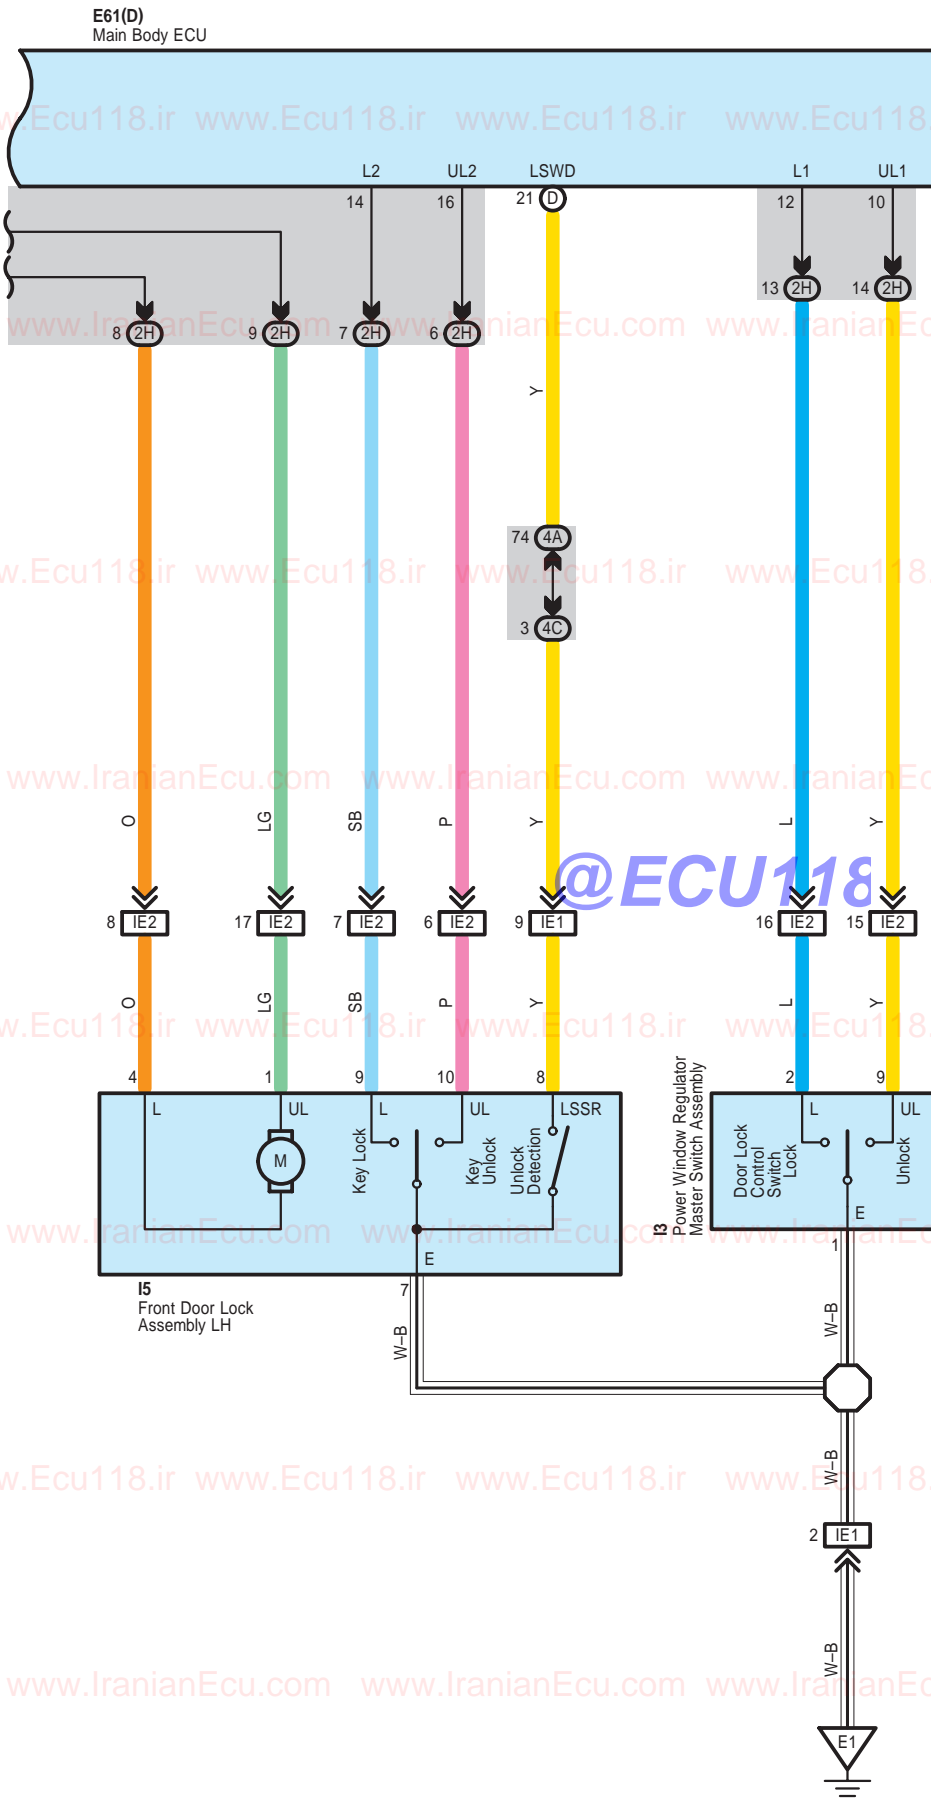

Door Lock Control <TMC Made LHD>

@ECU118

E61(D)
Main Body ECU

Door Lock Control <TMC Made LHD>

Door Lock Control <TMC Made LHD>

2S
White

4A
White

4C
White

EL1
White

EM1
Gray

@ECU118

HE2
White

IE1
Blue

Door Lock Control <TMC Made LHD>

IE2
White

JM1
White

KL1
White