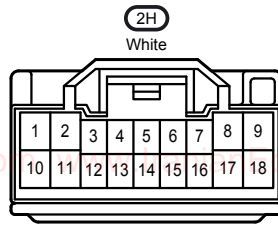

Door Lock Control <TMC Made LHD>

@ECU118

E61(D)
Main Body ECU

Door Lock Control <TMC Made LHD>

Door Lock Control <TMC Made LHD>

2S
White

4A
White

4C
White

EL1
White

EM1
Gray

@ECU118

HE2
White

IE1
Blue

Door Lock Control <TMC Made LHD>

IE2
White

JM1
White