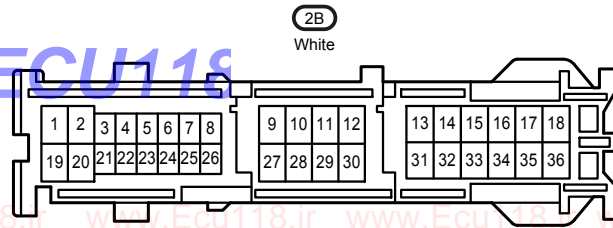

Door Lock Control <TMC Made LHD>

@ECU118

E61(D)
Main Body ECU

Door Lock Control <TMC Made LHD>

Door Lock Control <TMC Made LHD>

2S
White

4A
White

4C
White

EL1
White

EM1
Gray

@ECU118

HE2
White

IE1
Blue

Door Lock Control <TMC Made LHD>

IE2
White

JM1
White