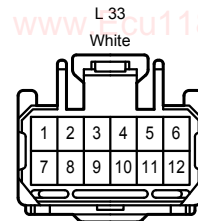

Door Lock Control <TMC Made LHD>

@ECU118

E61(D)
Main Body ECU

Door Lock Control <TMC Made LHD>

Door Lock Control <TMC Made LHD>

2S
White

4A
White

4C
White

EL1
White

EM1
Gray

@ECU118

HE2
White

IE1
Blue

Door Lock Control <TMC Made LHD>

IE2
White

JM1
White