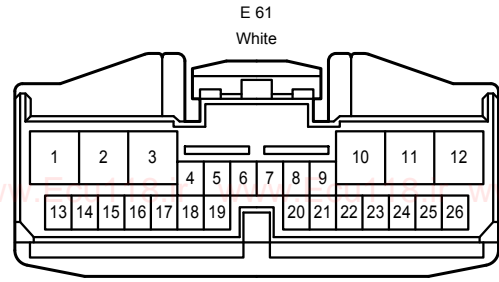

Door Lock Control <TMC Made LHD>

@ECU118

E61(D)
Main Body ECU

Door Lock Control <TMC Made LHD>

Door Lock Control <TMC Made LHD>

2S
White

4A
White

4C
White

EL1
White

EM1
Gray

@ECU118

HE2
White

IE1
Blue

Door Lock Control <TMC Made LHD>

IE2
White

JM1
White